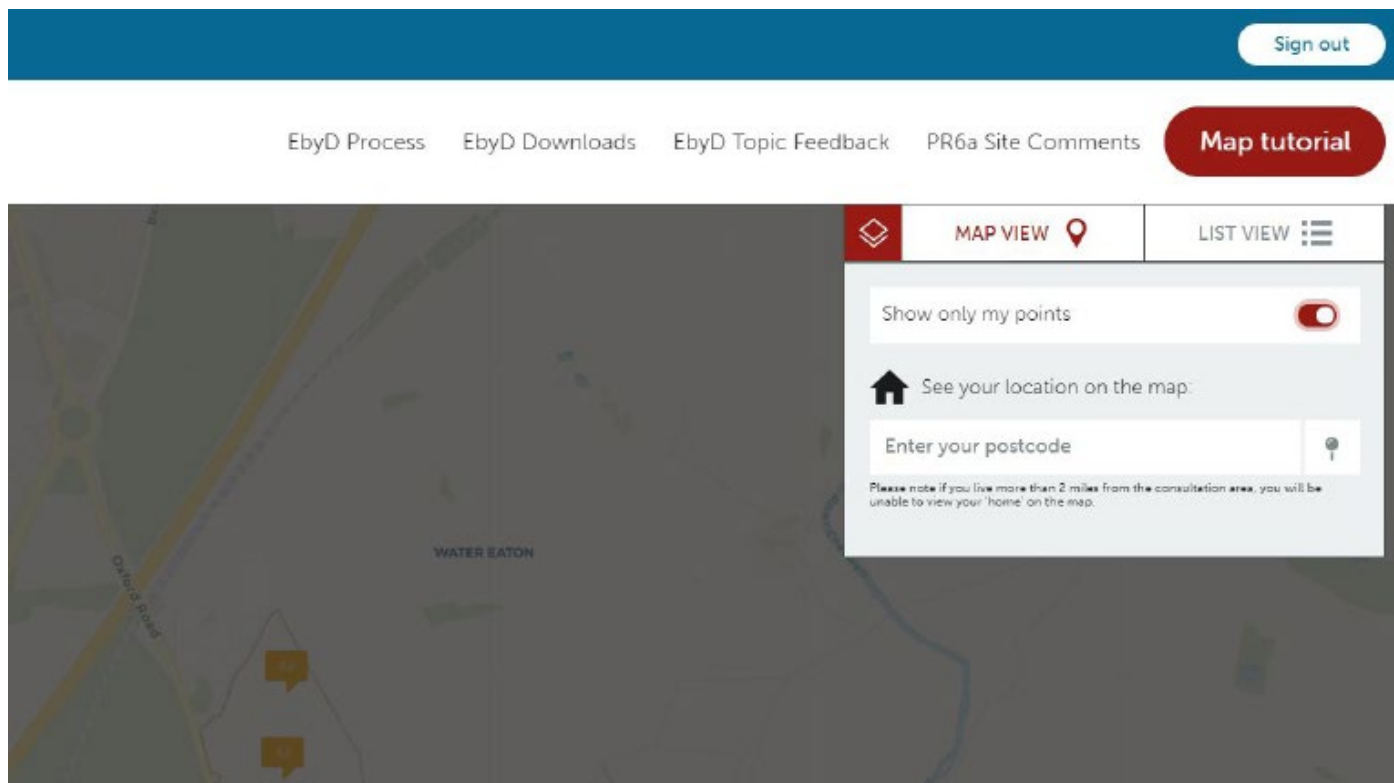

Features

Toggle layers

You are able to look at the map with a choice of layers turned on or off, to do this click the layers icon in the top right of the map. You have the option to choose to only see your comments on the map and enter a post code to find your location in relation to the site.